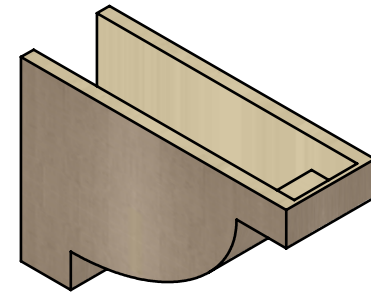

ITEM NUMBER: CORU07X21X14ALPRCPR

7"W X 21"D X 14"H SERIES 3 CLASSIC ALPINE ROUGH CEDAR TIMBERTHANE
FAUX WOOD CORBEL, PRIMED

FRONT PROFILE

ISOMETRIC

SIDE PROFILE

EKENA MILLWORK
2300 WEST MAIN ST.
CLARKSVILLE, TX 75426
TOLL FREE: 866-607-0453
WWW.EKENAMILLWORK.COM

NOTES

1. INSTALLATION TO BE COMPLETED IN ACCORDANCE WITH MANUFACTURER'S SPECIFICATIONS.
2. DRAWING MAY NOT BE TO SCALE
3. THIS DRAWING IS INTENDED FOR DESIGN AND PLANNING PURPOSES ONLY.
4. ALL INFORMATION CONTAINED HEREIN WAS CURRENT AT THE TIME OF DEVELOPMENT BUT MUST BE REVIEWED AND APPROVED BY THE PRODUCT MANUFACTURER TO BE CONSIDERED ACCURATE.
5. TIMBERTHANE ARCHITECTURAL PRODUCTS ARE MADE FROM HIGH DENSITY URETHANE AND COME FACTORY PRIMED