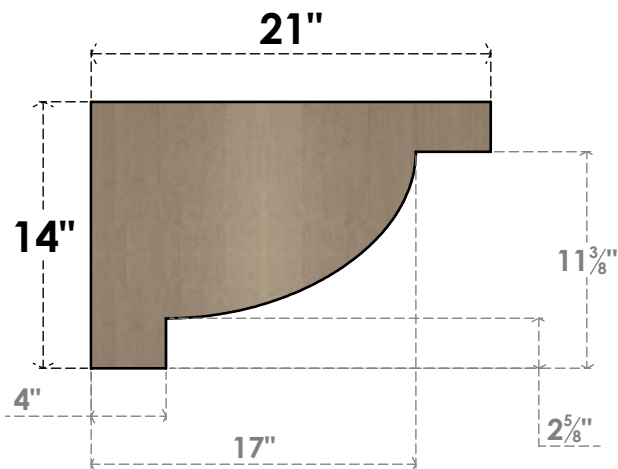

ITEM NUMBER: CORU07X21X14ALPRCPR

7"W X 21"D X 14"H SERIES 3 CLASSIC ALPINE ROUGH CEDAR TIMBERTHANE
FAUX WOOD CORBEL, PRIMED

FRONT PROFILE

ISOMETRIC

SIDE PROFILE

EKENA MILLWORK
2300 WEST MAIN ST.
CLARKSVILLE, TX 75426
TOLL FREE: 866-607-0453
WWW.EKENAMILLWORK.COM

NOTES

1. INSTALLATION TO BE COMPLETED IN ACCORDANCE WITH MANUFACTURER'S SPECIFICATIONS.
2. DRAWING MAY NOT BE TO SCALE
3. THIS DRAWING IS INTENDED FOR DESIGN AND PLANNING PURPOSES ONLY.
4. ALL INFORMATION CONTAINED HEREIN WAS CURRENT AT THE TIME OF DEVELOPMENT BUT MUST BE REVIEWED AND APPROVED BY THE PRODUCT MANUFACTURER TO BE CONSIDERED ACCURATE.
5. TIMBERTHANE ARCHITECTURAL PRODUCTS ARE MADE FROM HIGH DENSITY URETHANE AND COME FACTORY PRIMED