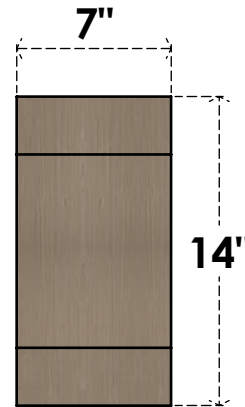

ITEM NUMBER: CORU07X21X14ALPRCPR

7"W X 21"D X 14"H SERIES 3 CLASSIC ALPINE ROUGH CEDAR TIMBERTHANE
FAUX WOOD CORBEL, PRIMED

FRONT PROFILE

ISOMETRIC

SIDE PROFILE

EKENA MILLWORK
2300 WEST MAIN ST.
CLARKSVILLE, TX 75426
TOLL FREE: 866-607-0453
WWW.EKENAMILLWORK.COM